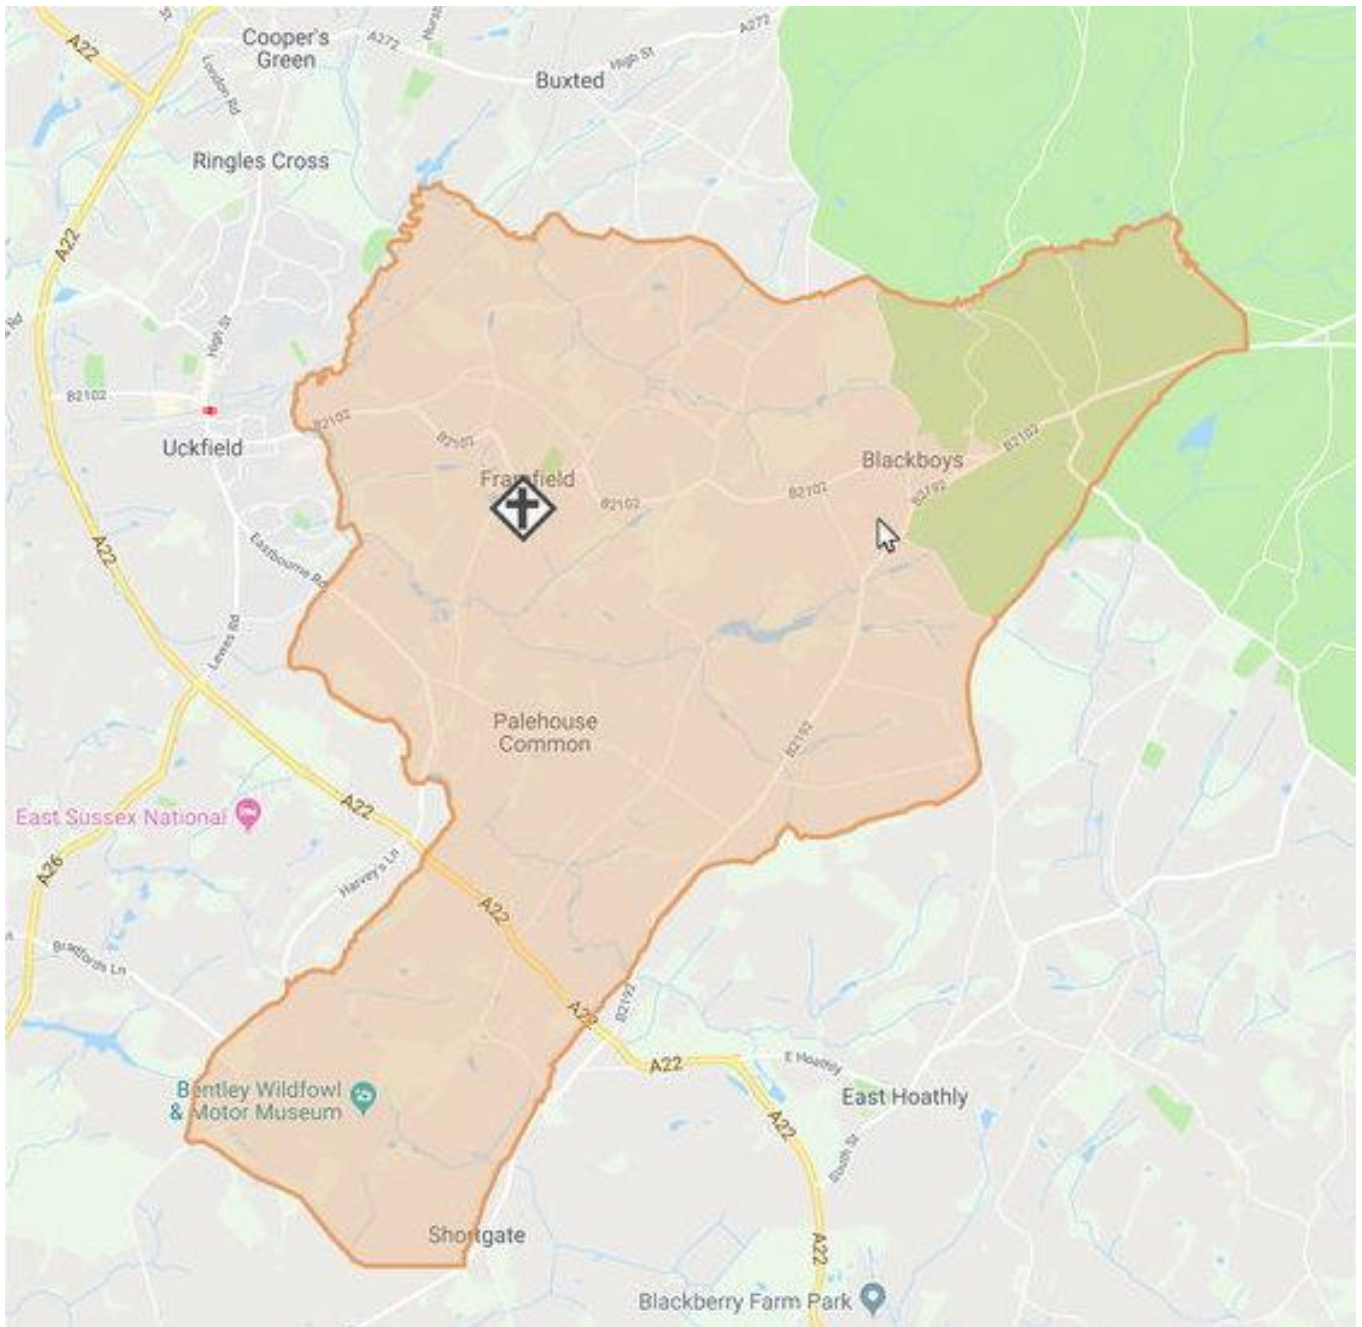

Framfield Church Hall Location Map

Our Postcode is TN22 5NS

The postcode is TN22 5NS

The Church Hall is located to the West (tower end) of the Church and is accessed from the Church access path off Church Approach. Turn right at the Church doors. **The postcode is TN22 5NS**