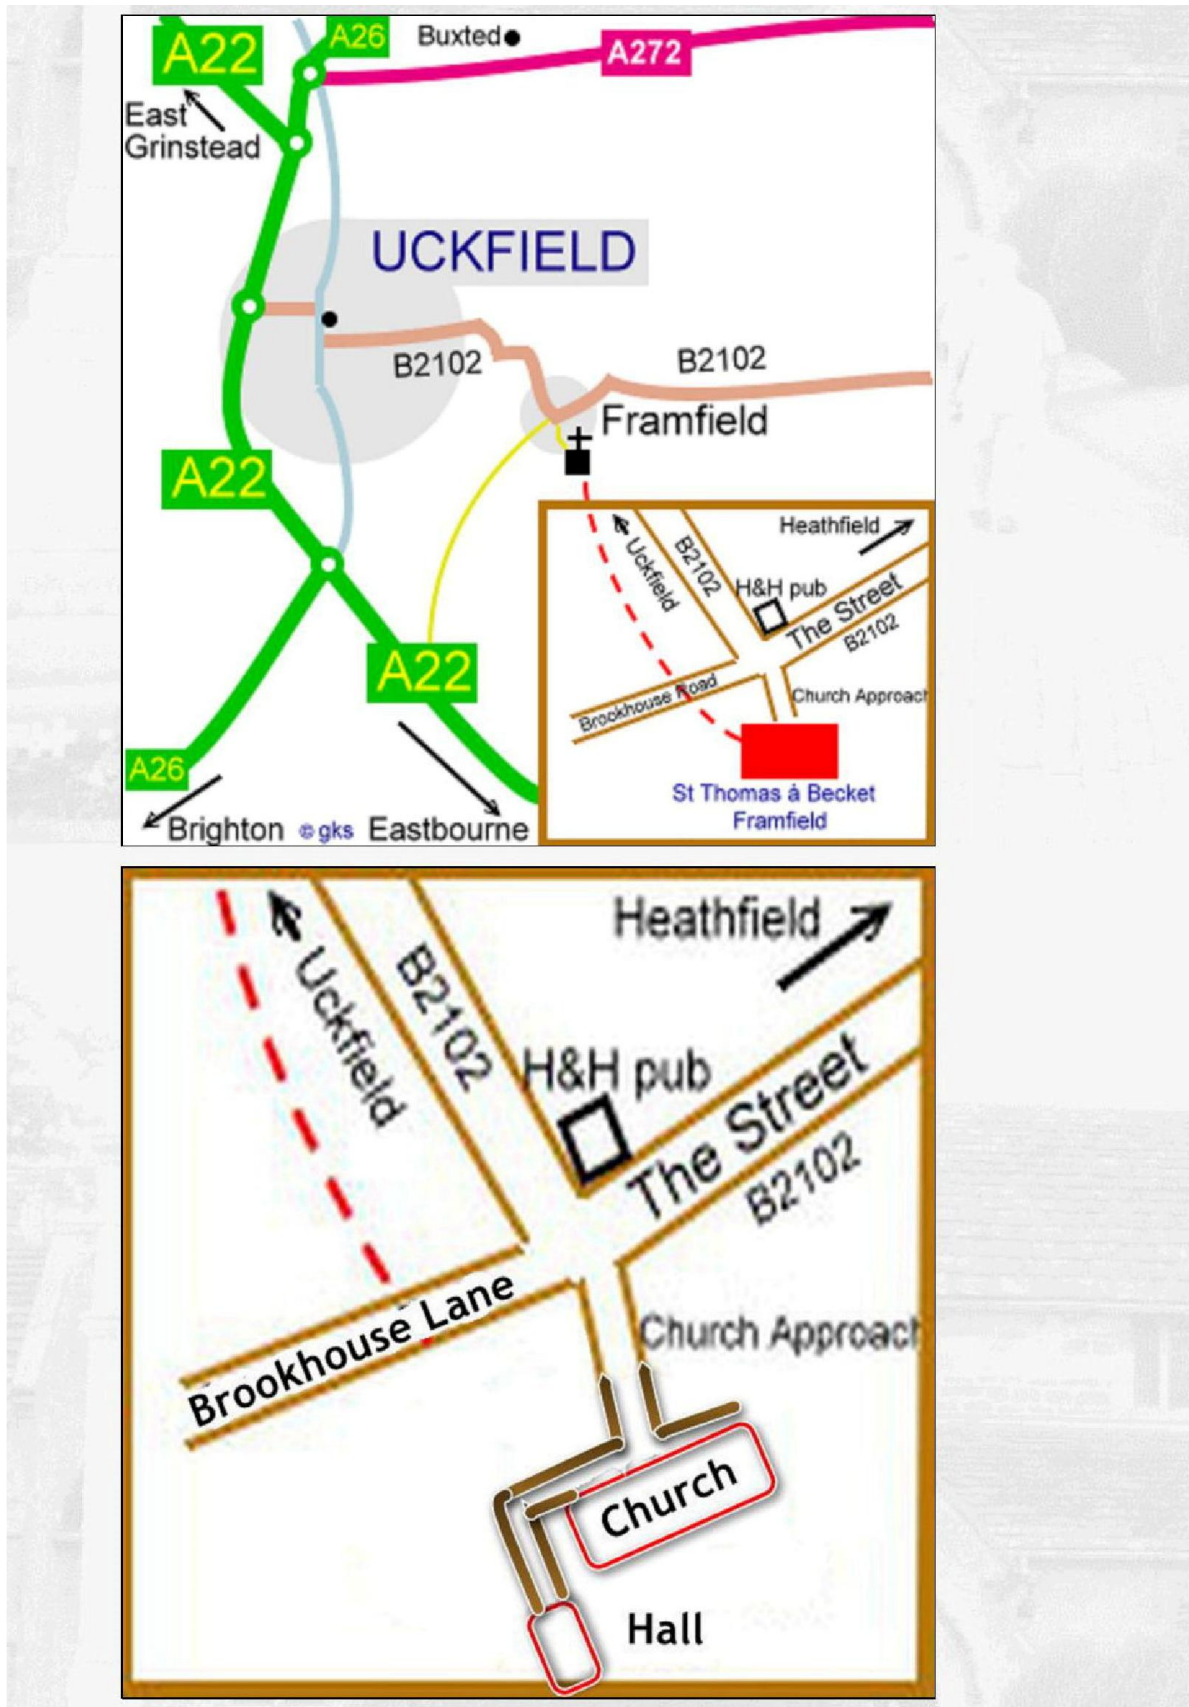

Framfield Church Hall Location Map

Our Postcode is TN22 5NS

The postcode is TN22 5NS

The Church Hall is located to the West (tower end) of the Church and is accessed from the Church access path off Church Approach. Turn right at the Church doors. **The postcode is TN22 5NS**